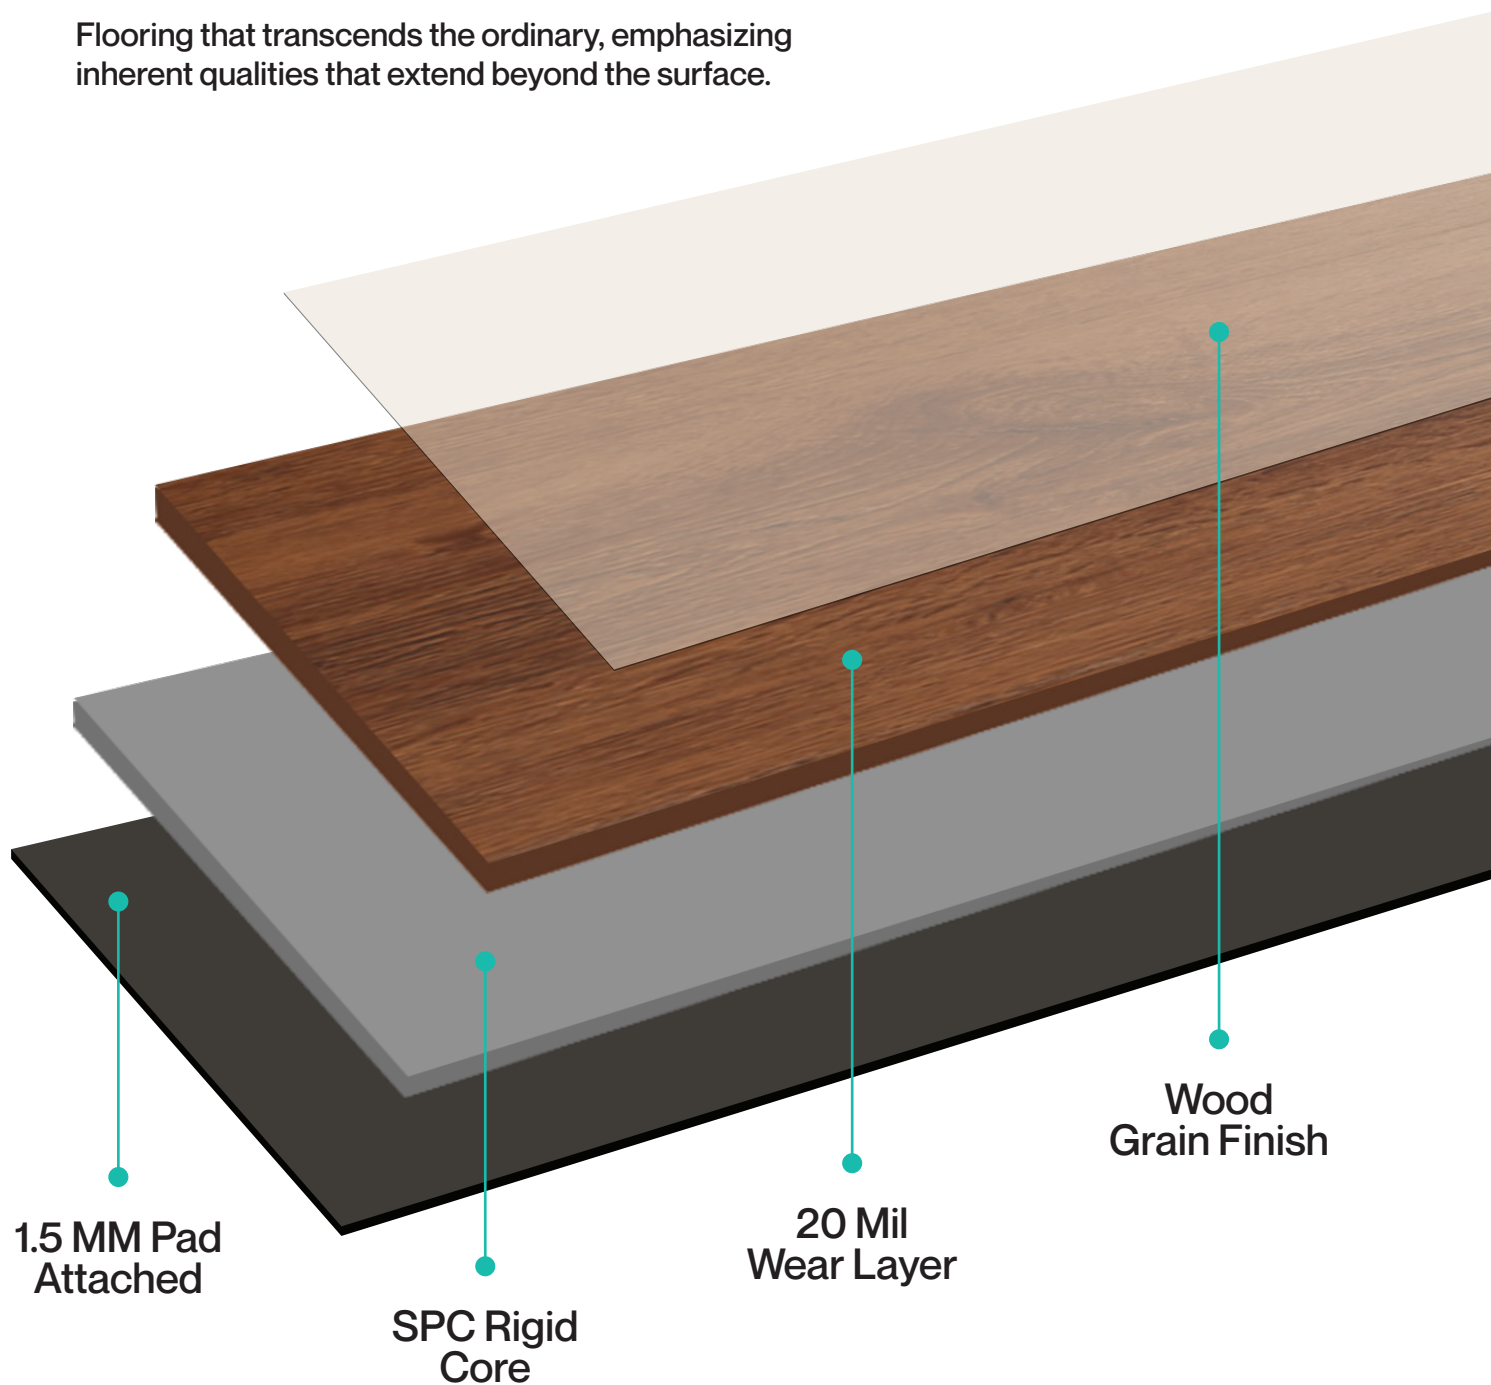

**ELEGANCE
AT EVERY STEP**

Best LVP FLOORING

Flooring that transcends the ordinary, emphasizing inherent qualities that extend beyond the surface.

WATERPROOF FLOORING

Don't stress the spills!
Because spills are no match
for our style and durability!

PETS AND KIDS FRIENDLY

Crafted to withstand the boundless energy of your loved ones!

5.5 MM THICK PLANK

Thicker planks for a solid feel – enjoy luxury that stands the test of time.

1.5 MM PAD ATTACHED

Cushion your every step – our flooring comes with a built-in 1.5 MM pad for ultimate comfort.