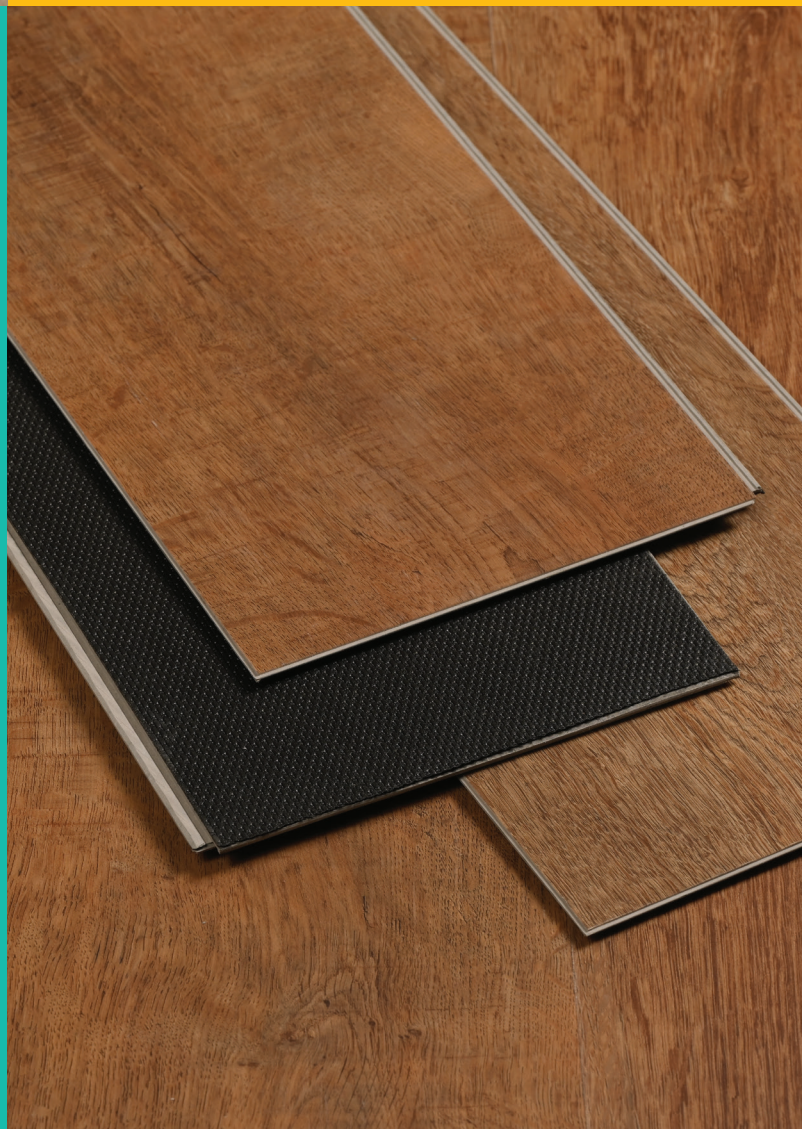

PETS AND KIDS FRIENDLY

Crafted to withstand the boundless energy of your loved ones!

5.5 MM THICK PLANK

Thicker planks for a solid feel – enjoy luxury that stands the test of time.

1.5 MM PAD ATTACHED

Cushion your every step – our flooring comes with a built-in 1.5 MM pad for ultimate comfort.